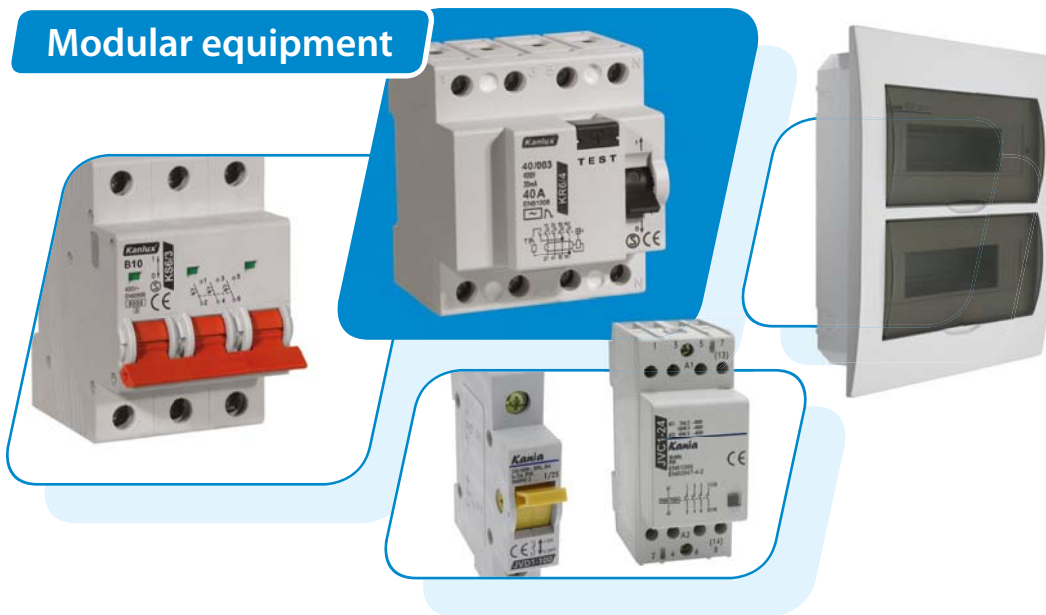

... more than light!

Kanlux

Industrial lighting fittings

- louver lighting fittings
- batten lamps
- dustproof lighting fittings
- hermetic ceiling lighting fittings
- LED built-in lighting fittings
- downlight fittings
- metal-halide floodlights

Modular equipment

- overcurrent circuit breakers
- differential current circuit breakers
- switch disconnector
- contactors
- electric bells
- connection buses
- switchgears

Electrical installation equipment