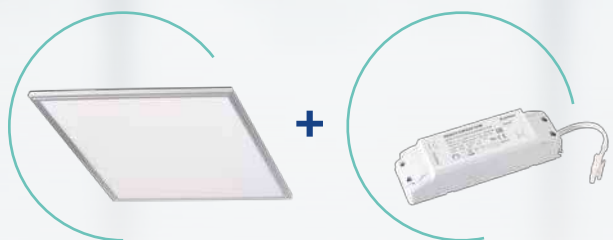

Select the optimal LED panel and the appropriate power supply*.

Index	Name	Power	Luminous efficiency	Luminous flux	Colour temperature	Sustainability	Frame colour	Prismatic shade, low UGR	Power-supply index
28002	BRAVO PU36W6060NW W	36 W	120 lm/W	4320 lm	● 4000 K	30000 h	○ white	✓	28025
28003	BRAVO PU36W6060NW SR	36 W	120 lm/W	4320 lm	● 4000 K	30000 h	● silver	✓	28025
28024	BRAVO PU36W6262NW W	36 W	120 lm/W	4320 lm	● 4000 K	30000 h	○ white	✓	28025
28008	BRAVO P 45W6060NW W	45 W	120 lm/W	5400 lm	● 4000 K	30000 h	○ white	-	28027
28012	BRAVO SU40W6060NW W	40 W	100 lm/W	4000 lm	● 4000 K	25000 h	○ white	✓	28026
28013	BRAVO SU40W6060NW SR	40 W	100 lm/W	4000 lm	● 4000 K	25000 h	● silver	✓	28026
28025	BRAVO DRIVER 36W	36 W							
28026	BRAVO DRIVER 40W	40 W							
28027	BRAVO DRIVER 45W	45 W							

ACCESSORIES

28500	BRAVO S/P GRIP 60-62	28502	CLIPS BRAVO S/P 60-62	28504	SPN BRAVO S/P 60-62
28501	BRAVO S/P GRIP 12030	28503	CLIPS BRAVO S/P 12030	28505	SPN BRAVO S/P 12030

*Kanlux Bravo panels are sold without power supply included.