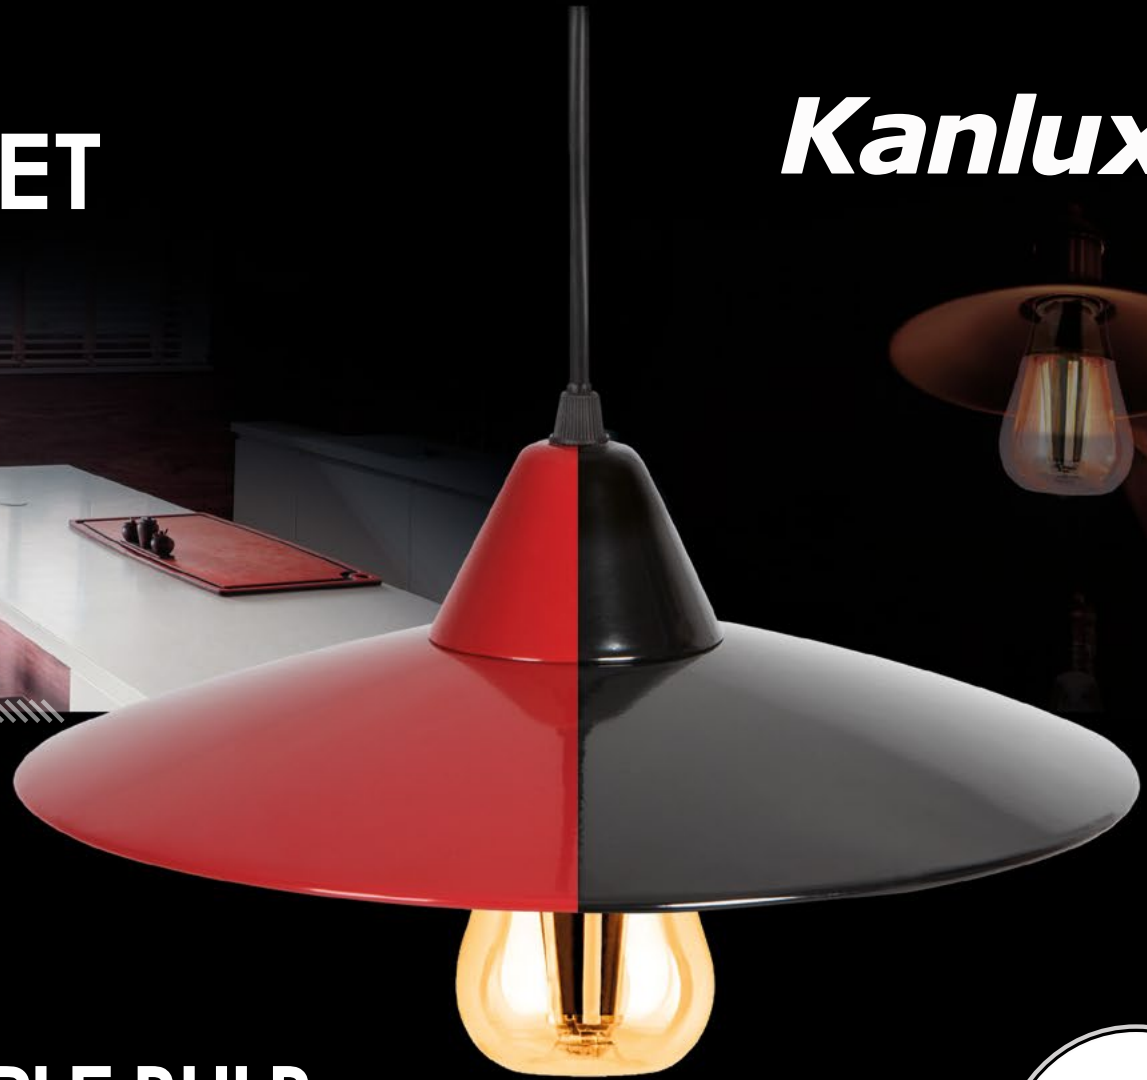

LIGHT DUET

Kanlux

800lm
8W

DESIGN
unique

WW
2700K

APPLE BULB

JOVIT