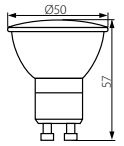

PRO GU10 LED

PRO GU10 LED

PRO GU10 LED

special 120° lens

—like COB effect

white body

silver body

DESIGN unique