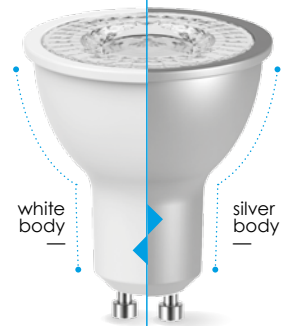

PRO GU10 LED

PRO GU10 LED

PRO GU10 LED

special 120° lens

—like COB effect

white body

silver body

DESIGN unique