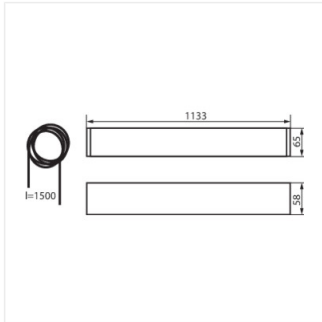

### Linear LED luminaire

[V] 220-240 AC	[Hz] 50/60	[W] 23	[lm] 2500	lm W 109	[°] X85/Y95	≥30000
[h] 50000	Tc [K] 4000	ellipse ≤ 6x MacAdam	Ra ≥80	SMD		
IP 20		°C 5÷25			[mm²] 1.5÷2.5	
0.5m		CE	EAC			

		[W] 23	Tc [K] 4000	TYPE matt	[°] X85/Y95	black	[lm] 2500	[mm] 1133
AL 23W-840-MAT-B	<b>28123</b>							

- 5 years Warranty under the terms of the warranty statement, available on our website
- Enclosure material: aluminum alloy
- Lampshade material: plastic

Linear LED luminaire

AL 23W-840-MAT-B