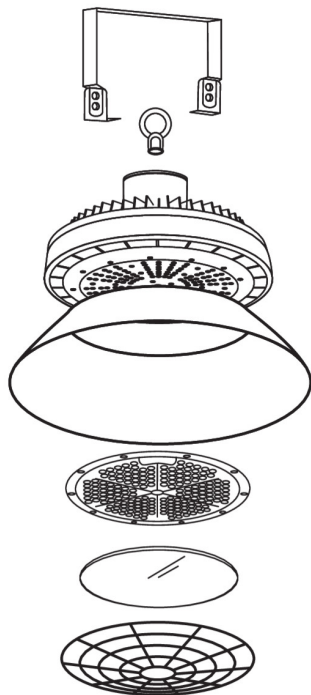

HB MASTER LED

Luminaire LED high bay

HB MASTER LED 100W

HB MASTER LED 100W, HB
MASTER LED 150W

HB MASTER LED

Luminaire LED high bay

ACCESSOIRES:

28543 HBM BRACKET 100/150W

Support de montage pour luminaire HB MASTER 100W, 150W, HBM BRACKET 100/150W, noir (28543)

28545 HBM GRID 100/150W

Filet de protection pour luminaire HB MASTER 100W, 150W, HBM GRID 100/150W, argent (28545)